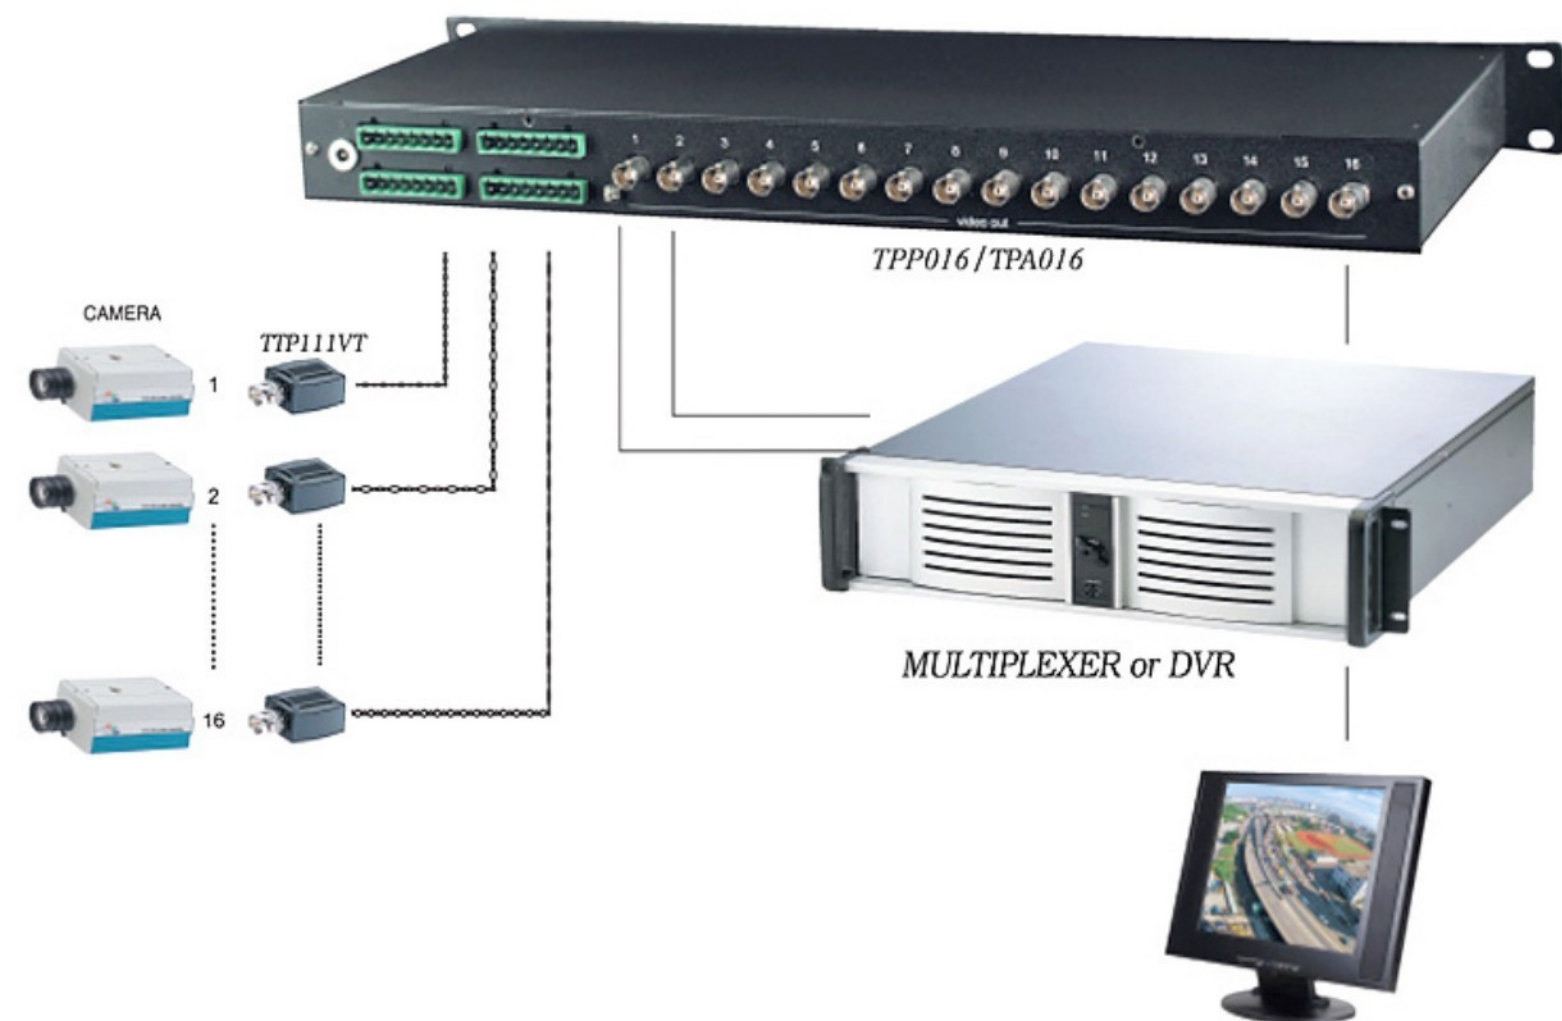

4 Cameras to Hub CCTV Distribution Application

Multi-Port 8 or 16 Channel Multiplexer / DVR Application

Using 8 or 16 receiver 1U panel on monitoring station, Professional 1U panel could reside in the same rack as other equipment, such as switcher, multiplexer, DVR...etc.