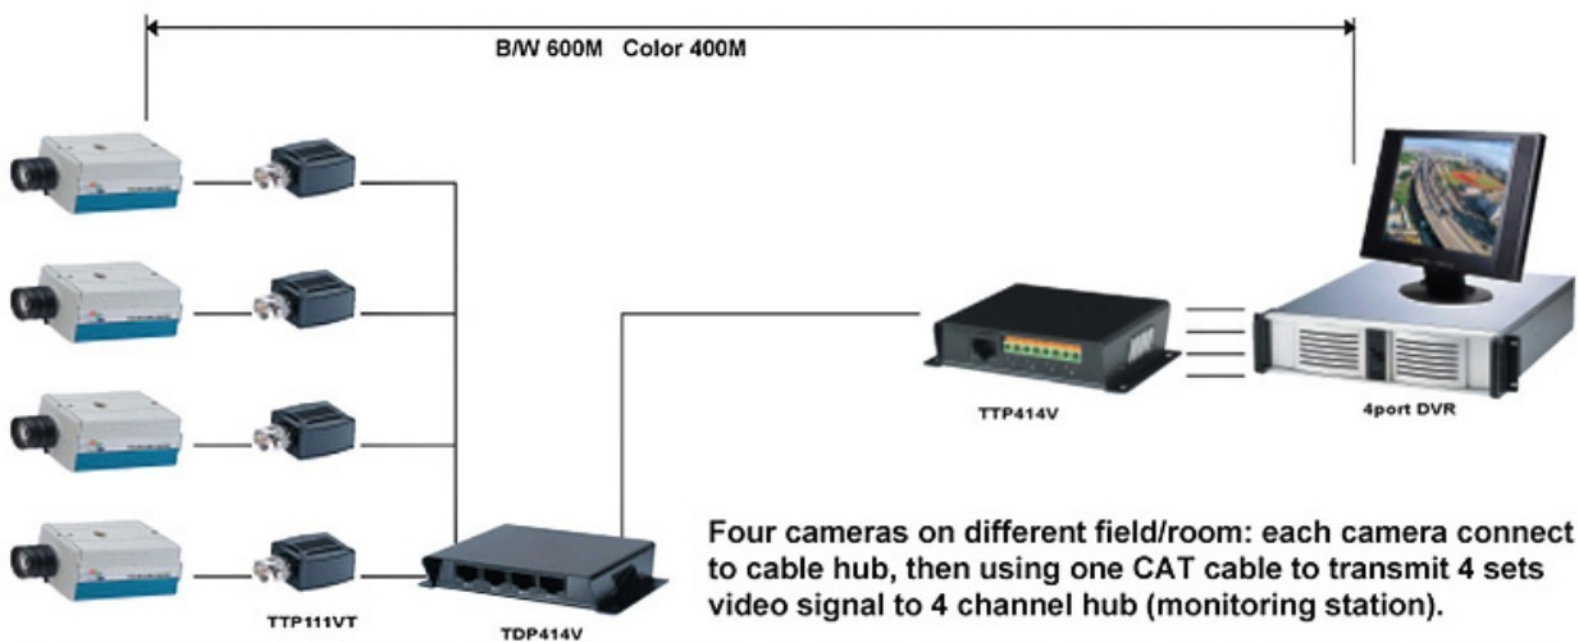

4 Cameras to Hub CCTV Distribution Application

Multi-Port 8 or 16 Channel Multiplexer / DVR Application

Using 8 or 16 receiver 1U panel on monitoring station, Professional 1U panel could reside in the same rack as other equipment, such as switcher, multiplexer, DVR...etc.