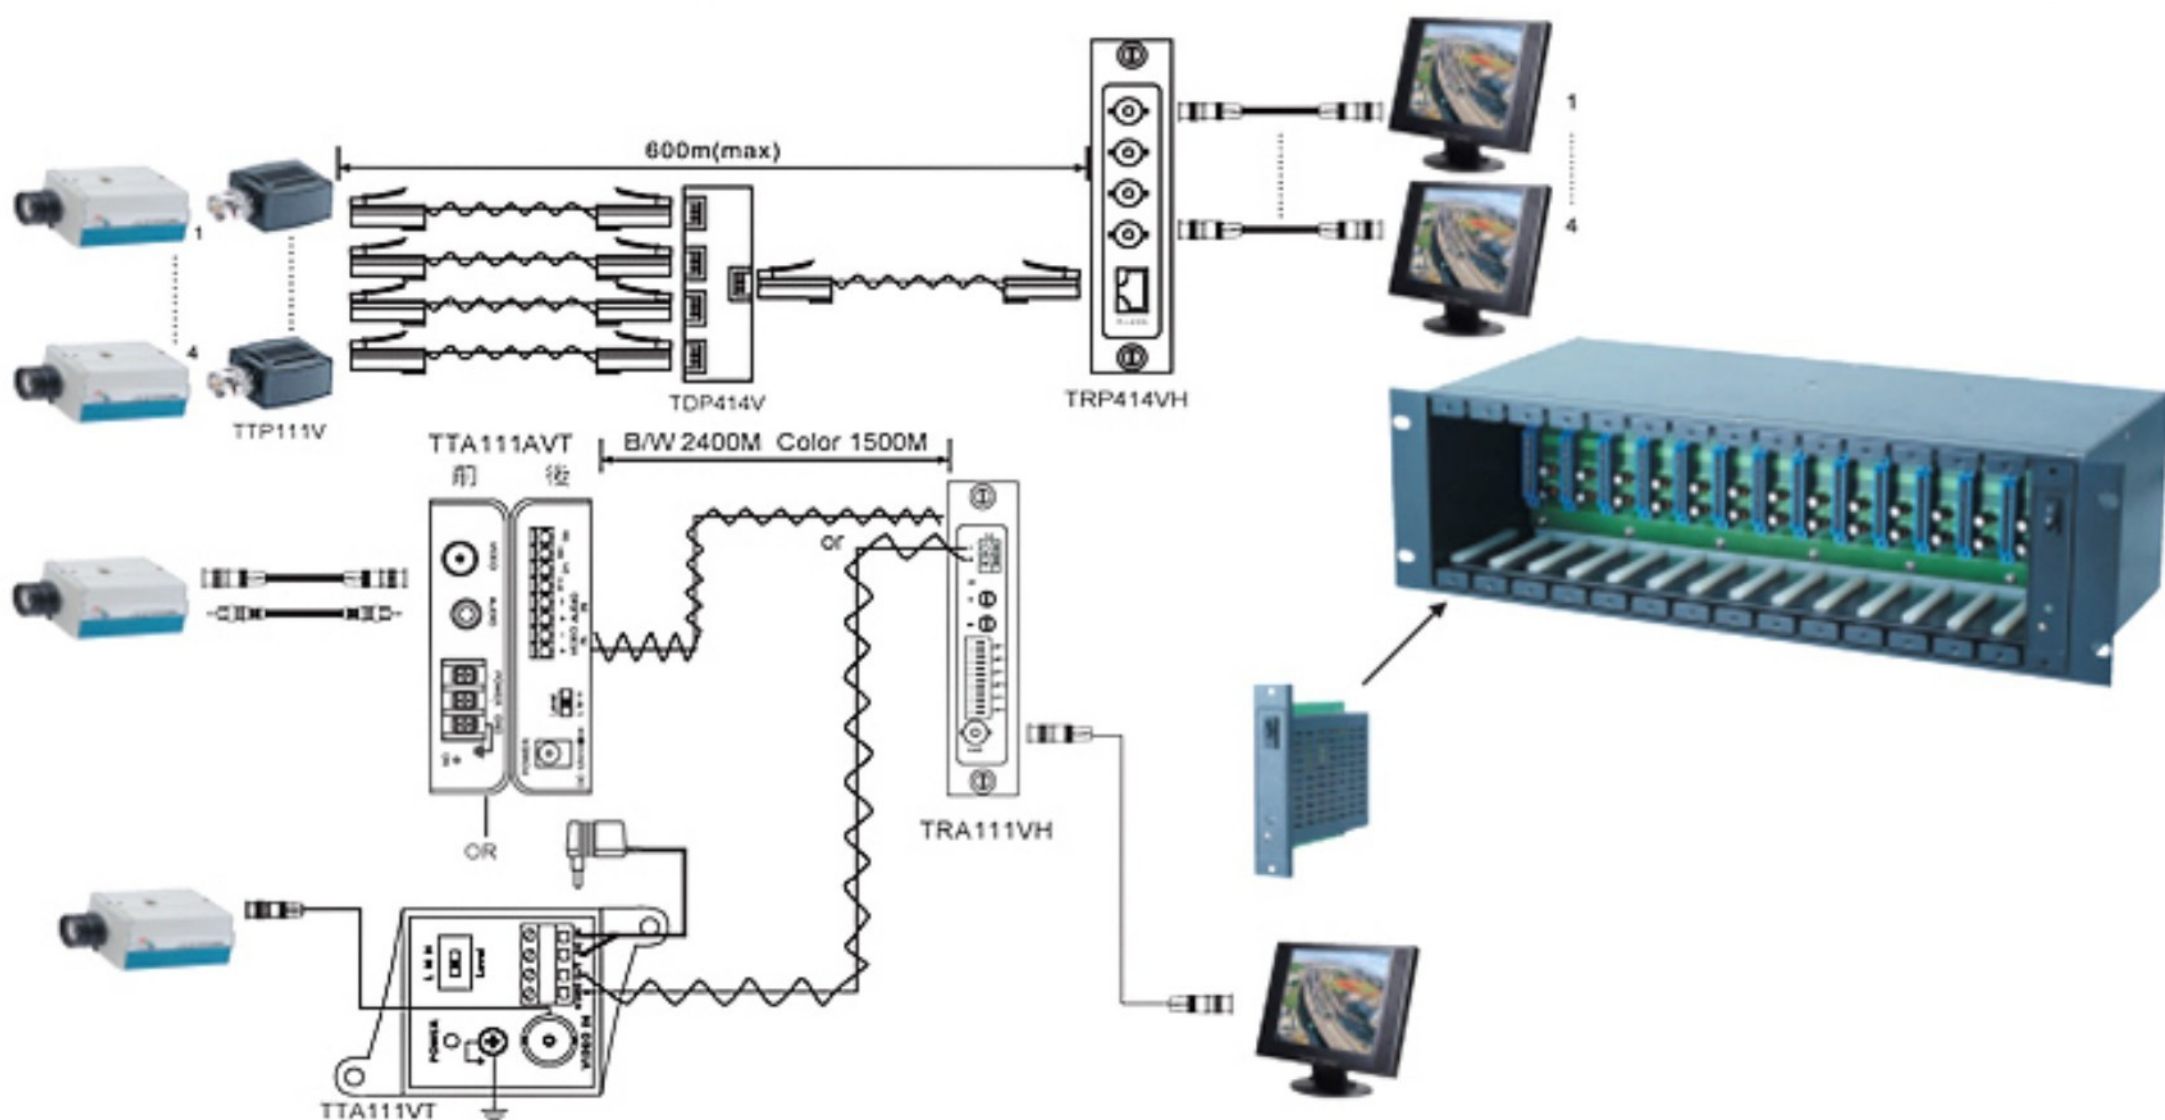

# Building or Large CCTV installation with Rack Cabinet

Using rack card type, could insert passive or active receiver card at TRN012 Rack Cabinet, the maximum receiving channel could up to 60 channels (passive).